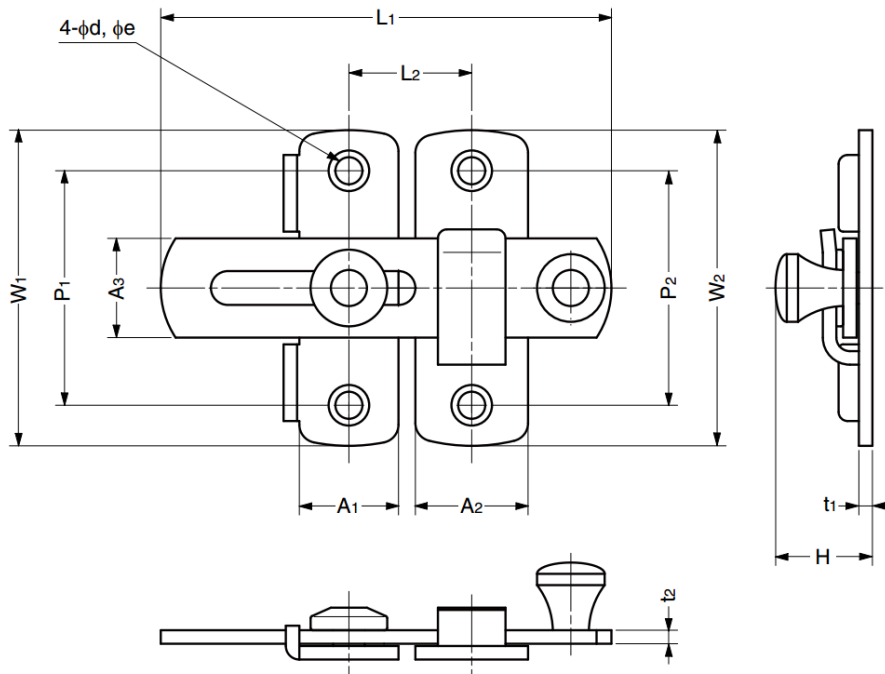

GSSL Bar Latch

Features

- Unique slide-in bar keeps latch locked
- Slide out and lift the bar to release

Material

- Stainless steel 304, electro polished

Part No.	L_1	L_2	W_1	W_2	A_1	A_2	A_3	P_1	P_2	H	t_1	t_2	d	e
GSSL-50	50	20 ± 4	35	35	13	15	13	26	26	14.5	2	5	4.2	6.2
GSSL-70	70	28 ± 6	50	50	18	20	18	37	37	19		2.5	5.2	8
GSSL-100	100	45 ± 15	70	70	22	25	22	52	52	21.5	3	3	5.8	9