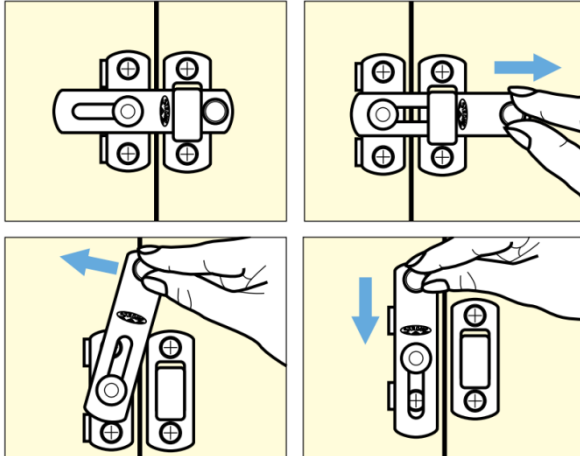

GSSL Bar Latch

Features

- Unique slide-in bar keeps latch locked
- Slide out and lift the bar to release

Material

- Stainless steel 304, electro polished

Part No.	L_1	L_2	W_1	W_2	A_1	A_2	A_3	P_1	P_2	H	t_1	t_2	d	e
GSSL-50	50	20 ± 4	35	35	13	15	13	26	26	14.5	2	5	4.2	6.2
GSSL-70	70	28 ± 6	50	50	18	20	18	37	37	19		2.5	5.2	8
GSSL-100	100	45 ± 15	70	70	22	25	22	52	52	21.5	3	3	5.8	9